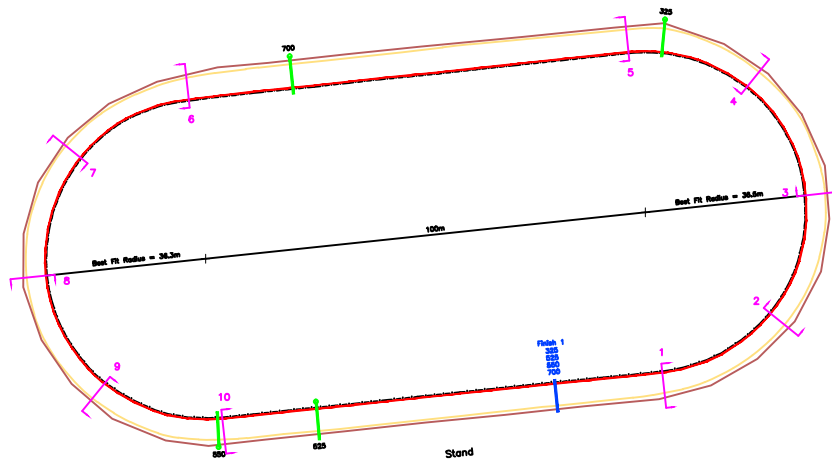

Youghal

Track Perimeter at 300mm from inside Rail = 469.3 yds

Race Length Yards	Measured Length Yards
325	325.3
525	528.5
550	553.3
700	702.9

<p>Section 1</p>	<p>Section 2</p>	<p>Section 3</p>	<p>Section 4</p>	<p>Section 5</p>
<p>Section 6</p>	<p>Section 7</p>	<p>Section 8</p>	<p>Section 9</p>	<p>Section 10</p>

Note: All dimensions quoted in meters unless otherwise stated

P.K. SURVEYS Ltd.

Tooreen West
Kilcolgan
Co. Galway
Tel: 091 637904

Location:
**Youghal
Greyhound Stadium**

Client:
**Irish Greyhound
Board**

Scale:
(A1) 1:500